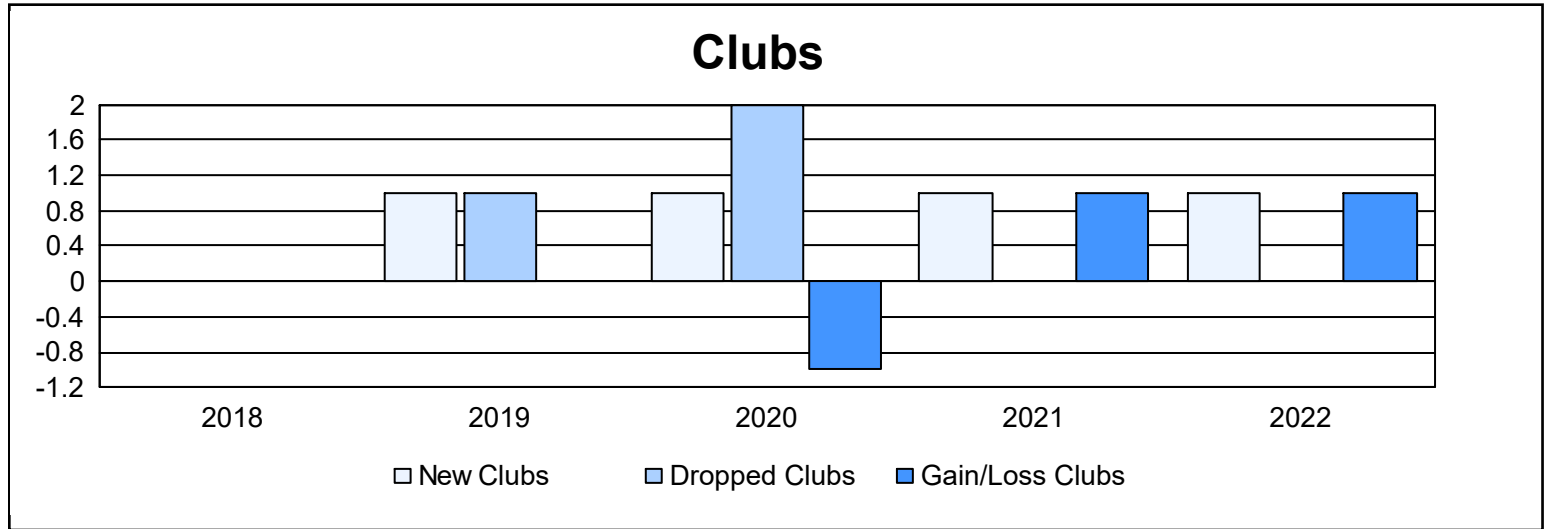

Year	New Clubs	Dropped Clubs	Gain/ Loss Clubs	New Members	Charter Members	Reinstate Members	Transfer Members	Total Member Added	Total Members Dropped	Gain/ Loss Members
2017-2018	0	0	0	38	1	3	1	43	56	-13
2018-2019	1	1	0	62	22	2	0	86	66	20
2019-2020	1	2	-1	47	22	7	4	80	82	-2
2020-2021	1	0	1	55	43	3	3	104	122	-18
2021-2022	1	0	1	48	29	1	1	79	75	4
<b>Average</b>	<b>1</b>	<b>1</b>	<b>0</b>	<b>50</b>	<b>23</b>	<b>3</b>	<b>2</b>	<b>78</b>	<b>80</b>	<b>-2</b>

### Membership Composition June 2022 Cumulative