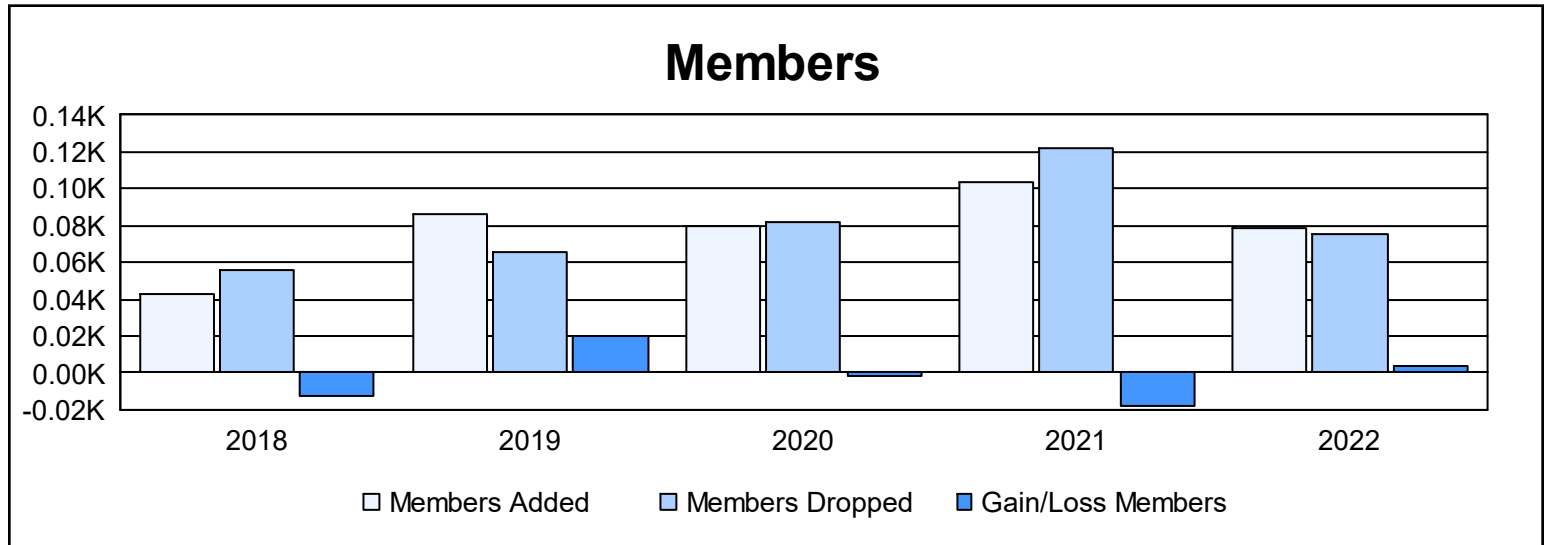

Year	New Clubs	Dropped Clubs	Gain/ Loss Clubs	New Members	Charter Members	Reinstate Members	Transfer Members	Total Member Added	Total Members Dropped	Gain/ Loss Members
2017-2018	0	0	0	38	1	3	1	43	56	-13
2018-2019	1	1	0	62	22	2	0	86	66	20
2019-2020	1	2	-1	47	22	7	4	80	82	-2
2020-2021	1	0	1	55	43	3	3	104	122	-18
2021-2022	1	0	1	48	29	1	1	79	75	4
<b>Average</b>	<b>1</b>	<b>1</b>	<b>0</b>	<b>50</b>	<b>23</b>	<b>3</b>	<b>2</b>	<b>78</b>	<b>80</b>	<b>-2</b>

### Membership Composition June 2022 Cumulative