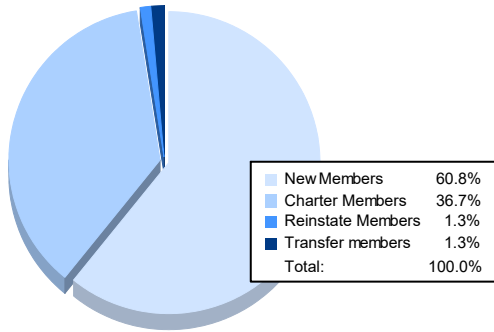

Year	New Clubs	Dropped Clubs	Gain/ Loss Clubs	New Members	Charter Members	Reinstate Members	Transfer Members	Total Member Added	Total Members Dropped	Gain/ Loss Members
2017-2018	0	0	0	38	1	3	1	43	56	-13
2018-2019	1	1	0	62	22	2	0	86	66	20
2019-2020	1	2	-1	47	22	7	4	80	82	-2
2020-2021	1	0	1	55	43	3	3	104	122	-18
2021-2022	1	0	1	48	29	1	1	79	75	4
<b>Average</b>	<b>1</b>	<b>1</b>	<b>0</b>	<b>50</b>	<b>23</b>	<b>3</b>	<b>2</b>	<b>78</b>	<b>80</b>	<b>-2</b>

### Membership Composition June 2022 Cumulative